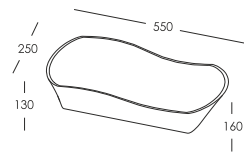

aura™

AMIDA

DESIGNED BY CLIENT*

* Alexey Dubakin, entrepreneur, Moscow, Russia.