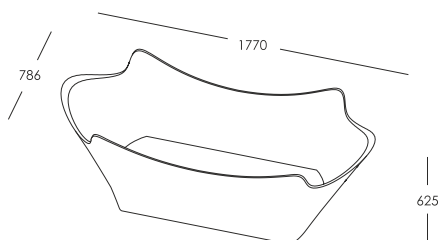

# ERACURA

DESIGNED BY CLIENT\*

\* Svetlana Volostnikova, fashion designer, Riga, Latvia

25 year guarantee limited to MARMORYL® products only; excluding waste kits, special plating on feet & accessories. Product size is subject to a size variance of +/- 0.5 %