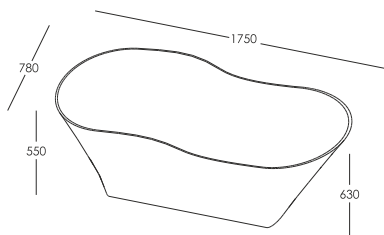

aura™

AMIDA

DESIGNED BY CLIENT*

* Alexey Dubakin, entrepreneur, Moscow, Russia.