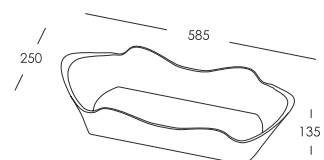

# ERACURA

DESIGNED BY CLIENT\*

\* Svetlana Volostnikova, fashion designer, Riga, Latvia

25 year guarantee limited to MARMORYL® products only; excluding waste kits, special plating on feet & accessories. Product size is subject to a size variance of +/- 0.5 %